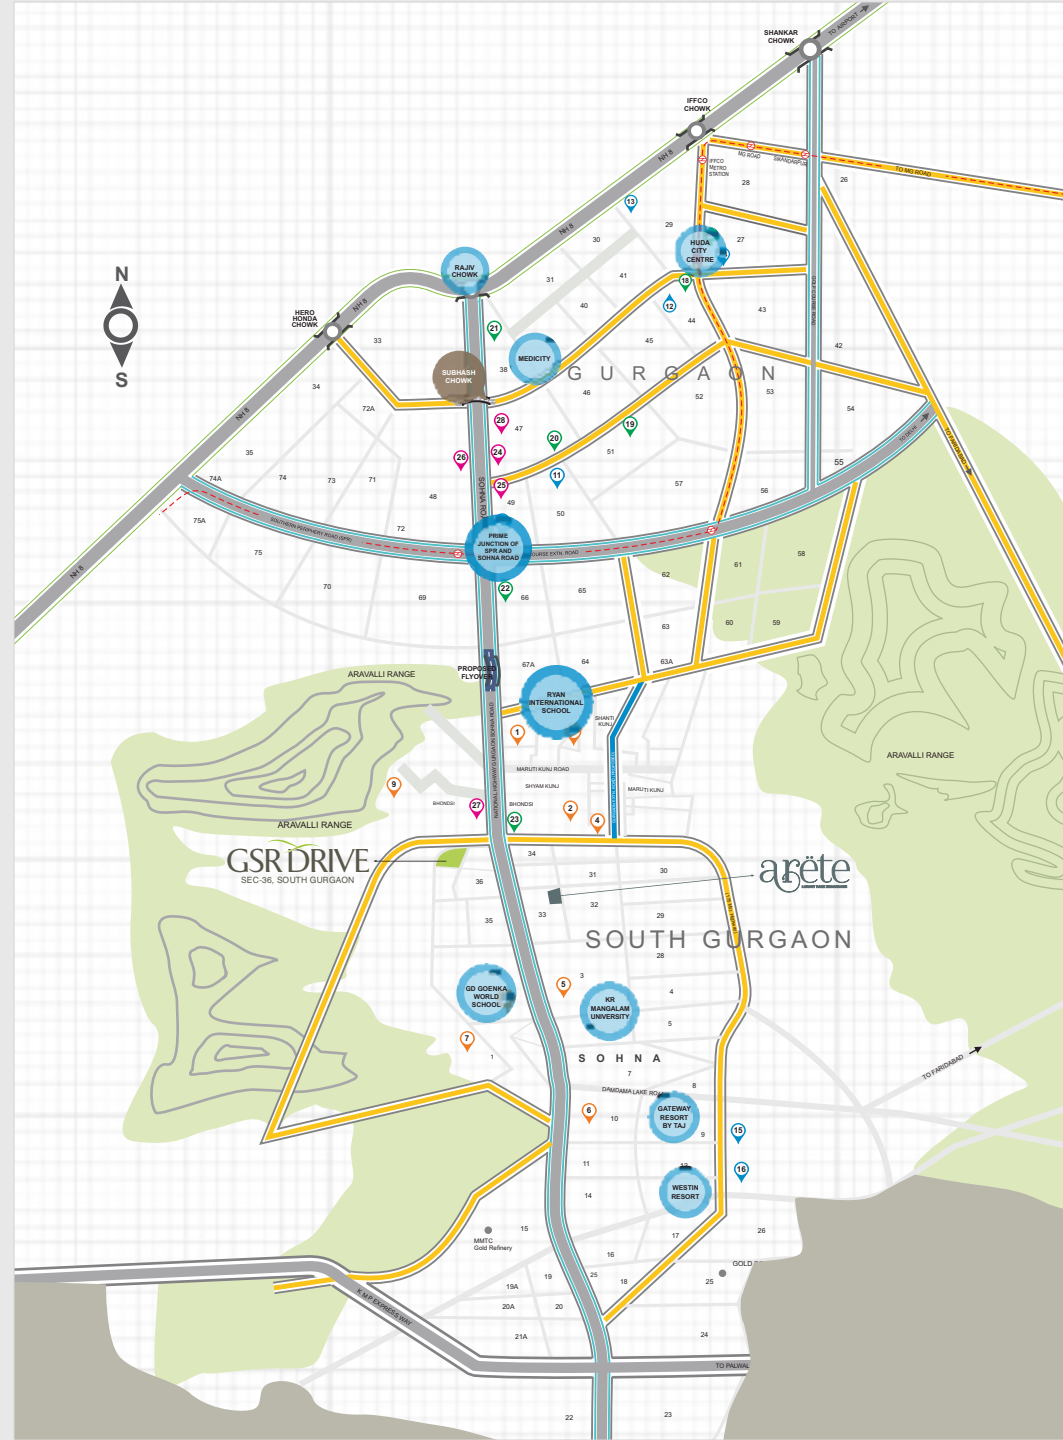

**THE FIRST
ADDRESS
OF
SOUTH
GURGAON**

GSR DRIVE
SEC-36, SOUTH GURGAON

CONTENTS

THE LOCATION

South Gurgaon

THE DEVELOPMENT

It's all in there

THE LEISURE TRAIL

GSR DRIVE
SEC-36, SOUTH GURGAON

THE LOCATION
SOUTH GURGAON

LOCATION MAP

EDUCATIONAL INSTITUTIONS

- 1 Ryan International School
- 2 DPS Maruti Kunj
- 3 KIIT College of Engineering
- 4 JK Business School
- 5 KR Mangalam University
- 6 Jindal Public School
- 7 Euro Kids School
- 8 GD Goenka World School
- 9 Pathways World School

RETAIL ZONES

- 24 Big Bazaar
- 25 Shopper's Stop
- 26 Aditya Birla More
- 27 Ascendas OneHub
- 28 ILD Trade Centre

COLOUR	DEVELOPMENT TYPE (as per Master Plan 2031)
	Proposed Road
	Proposed Flyover

A woman in a red dress is walking on a grassy hill. A large, bright yellow sun is on the left side of the image. The background is a clear, light blue sky.

GSR DRIVE
SEC-36, SOUTH GURGAON

THE DEVELOPMENT

It's all in there

WHERE SOHNA BEGINS

GSR DRIVE IS LOCATED AT SECTOR 36. IT IS THE FIRST SECTOR OF SOUTH GURGAON AND IS JUST 10 MINUTES DRIVE FROM THE THRIVING SOHNA ROAD AND GOLF COURSE ROAD.